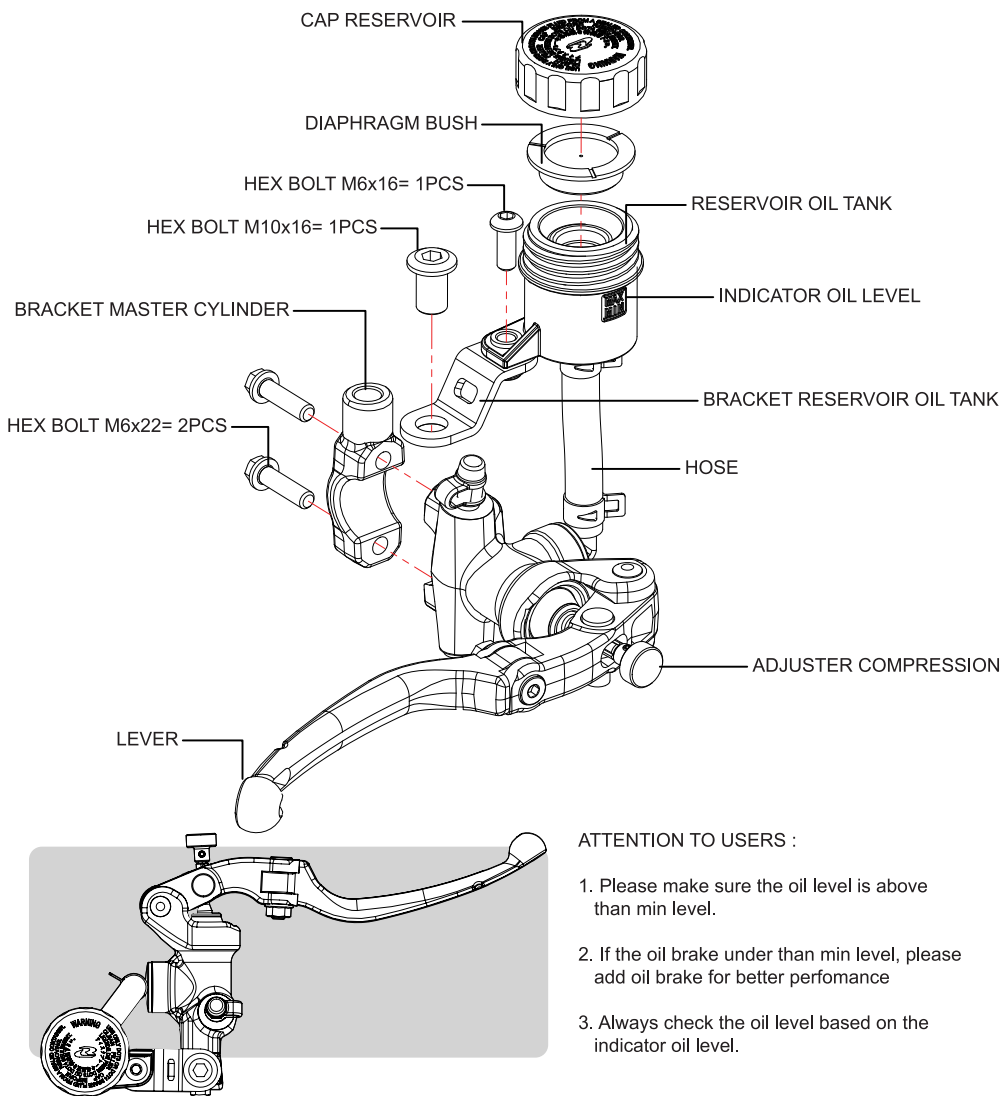

**WE BUILD RIDERS'
CONFIDENCE.**

WWW.RACINGBOY.COM.MY

**S1
MASTER BRAKE PUMP
R102-14MM**

A GLOBAL BRAND OF **MKA**

AWARDS:

INSTRUCTIONS MANUAL

ATTENTION TO USERS :

1. Please make sure the oil level is above than min level.
2. If the oil brake under than min level, please add oil brake for better performance
3. Always check the oil level based on the indicator oil level.

DISTRIBUTED BY:

MENG KAH AUTO PARTS TRADING SDN. BHD.

40, JALAN TPP5, TAMAN PERINDUSTRIAN PUTRA,
47130 PUCHONG, SELANGOR, MALAYSIA.

TEL: +603 5033 5833

FAX: +603 2773 9011

EMAIL: INFO@MENGLAH.COM

WEB: WWW.RACINGBOY.COM.MY